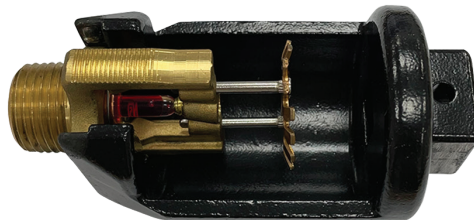

Description:

Sentry Sprinklers provides two types of Key Wrenches to ease sprinklers installation for Sprinklers size 1/2" and 3/4".

Type one is suitable for Upright, Pendent and Horizontal Sidewall Sprinkler. The second type is suitable for the Concealed Pendent Type Sprinkler.

The wrenches are suitable for all Sentry Sprinklers sprinkler models.

SY-K-HSW-UP-PEND

SY-K-CONC

This Page Intentionally Left Blank