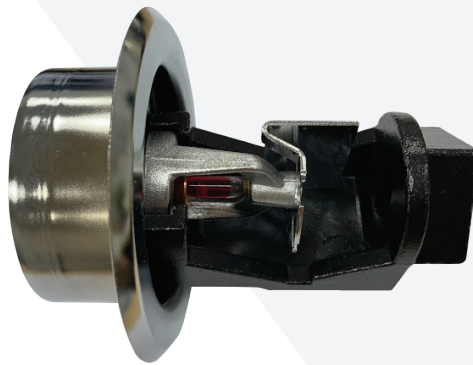

Description:

Sentry Sprinklers provides two types of Key Wrenches to ease sprinklers installation for Sprinklers size 1/2" and 3/4".

Type one is suitable for Upright, Pendent and Horizontal Sidewall Sprinkler. The second type is suitable for the Concealed Pendent Type Sprinkler.

The wrenches are suitable for all Sentry Sprinklers sprinkler models.

SY-K-HSW-UP-PEND

SY-K-CONC

This Page Intentionally Left Blank