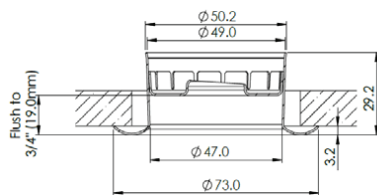

Description:

Sentry Sprinklers Model SY8000 is a Two-Piece Recessed Escutcheon suited for Pendent and Horizontal Sidewall recessed sprinkler installation. The Escutcheon is intended to cover any gaps remaining between the piping and a ceiling or a wall. The Escutcheon provides a depth adjustment to mate with a finished ceiling or wall.

Features:

- Suitable for 1/2" NPT sprinklers.
- 3/4" Recessed Adjustment.
- Carbon Steel with Chrome finish.
- Outside diameter 2 7/8".

Model SY8000

Description:

Sentry Sprinklers Model SY8001 is a One-Piece Recessed Escutcheon suited for Pendent and Horizontal Sidewall recessed sprinkler installation. The Escutcheon is intended to cover any gaps remaining between the piping and a finished ceiling or wall.

Features:

- Suitable for 1/2" NPT sprinklers.
- Carbon Steel Chrome, Brass and White finish.
- Outside diameter 2 13/16".

Model SY8000

Model SY8001

This Page Intentionally Left Blank