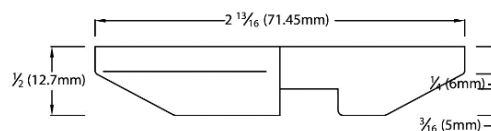

Description:

Sentry Sprinklers Model SY8000 is a Two-Piece Recessed Escutcheon suited for Pendent and Horizontal Sidewall recessed sprinkler installation. The Escutcheon is intended to cover any gaps remaining between the piping and a ceiling or a wall. The Escutcheon provides a depth adjustment to mate with a finished ceiling or wall.

Features:

- Suitable for 1/2" NPT sprinklers.
- 3/4" Recessed Adjustment.
- Carbon Steel with Chrome finish.
- Outside diameter 2 7/8".

Model SY8000

Description:

Sentry Sprinklers Model SY8001 is a One-Piece Recessed Escutcheon suited for Pendent and Horizontal Sidewall recessed sprinkler installation. The Escutcheon is intended to cover any gaps remaining between the piping and a finished ceiling or wall.

Features:

- Suitable for 1/2" NPT sprinklers.
- Carbon Steel Chrome, Brass and White finish.
- Outside diameter 2 13/16".

Model SY8000

Model SY8001

This Page Intentionally Left Blank