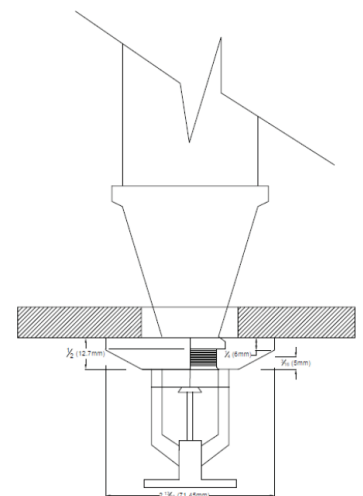

Description:

Sentry Sprinklers Model SY8000 is a Two-Piece Recessed Escutcheon suited for Pendent and Horizontal Sidewall recessed sprinkler installation. The Escutcheon is intended to cover any gaps remaining between the piping and a ceiling or a wall. The Escutcheon provides a depth adjustment to mate with a finished ceiling or wall.

Features:

- Suitable for 1/2" NPT sprinklers.
- 3/4" Recessed Adjustment.
- Carbon Steel with Chrome finish.
- Outside diameter 2 7/8".

Model SY8000

Description:

Sentry Sprinklers Model SY8001 is a One-Piece Recessed Escutcheon suited for Pendent and Horizontal Sidewall recessed sprinkler installation. The Escutcheon is intended to cover any gaps remaining between the piping and a finished ceiling or wall.

Features:

- Suitable for 1/2" NPT sprinklers.
- Carbon Steel Chrome, Brass and White finish.
- Outside diameter 2 13/16".

Model SY8000

Model SY8001

This Page Intentionally Left Blank